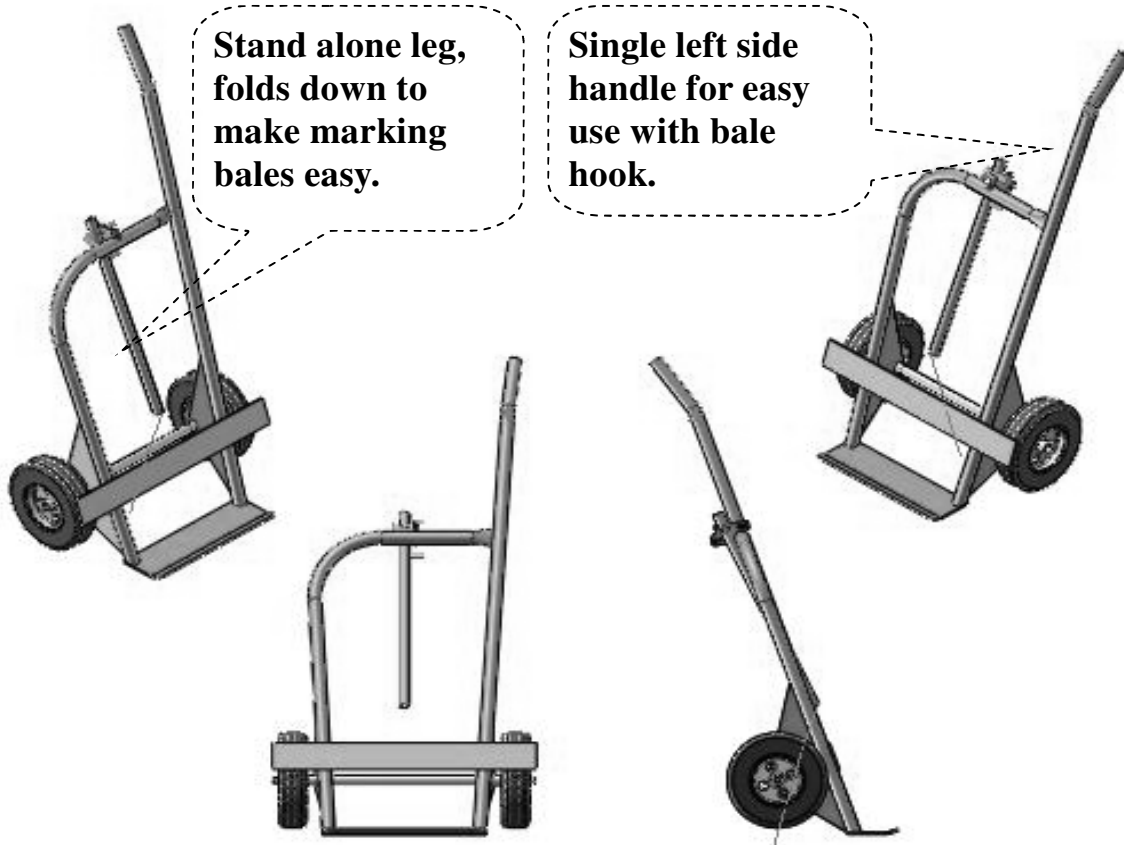

MACBro

Wool bale trolley

MACBRO Bale trolley's are made from heavy duty tubing, fitted with tubeless tyres and powder coated for years of long service.

They are designed with the user in mind, with a 'stand alone' leg for marking bales, heavy duty wheels and heavy duty construction.

*Also available with super duty solid wheels on trolley. (at extra cost)

Contact you local dealer
For more information on
the new- *Bale trolley*.

Built by; MACBRO industries P/L. Ballarat. VIC. 3350